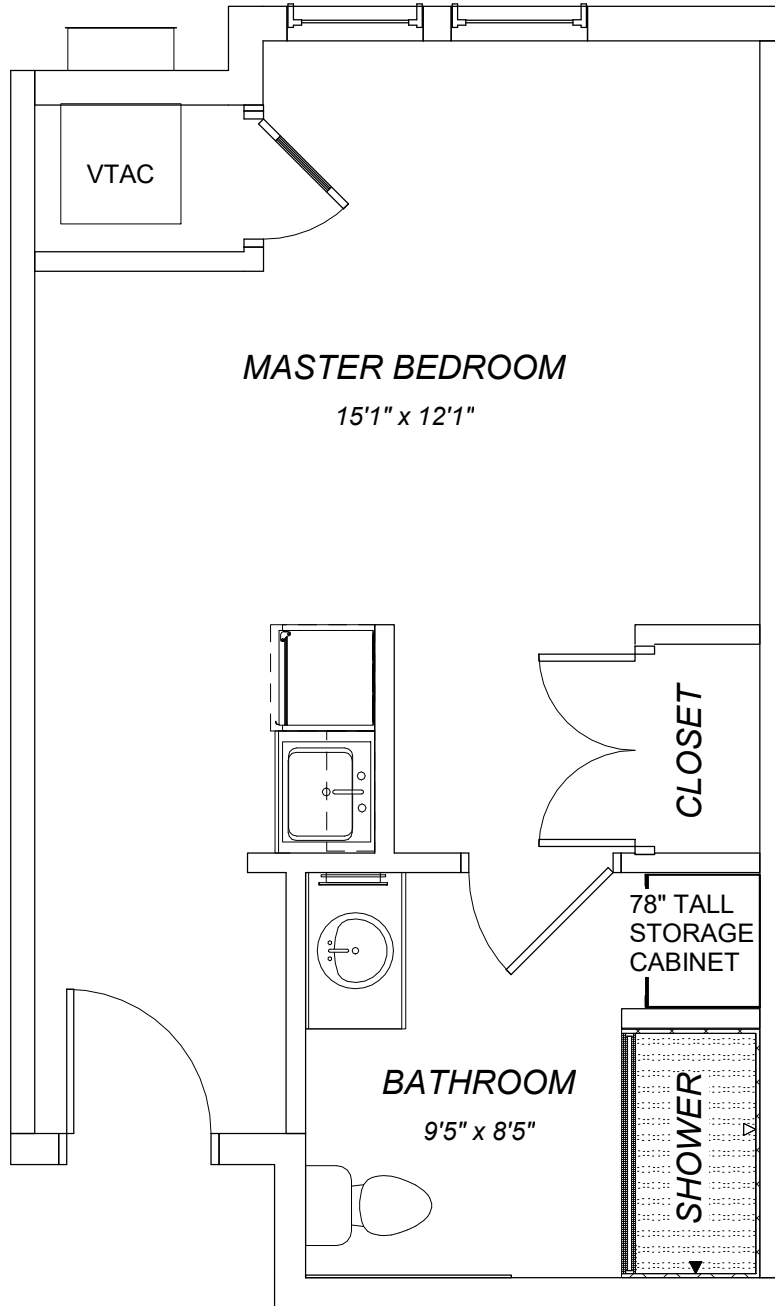

**MASTER BEDROOM**

15'1" x 17'2"

**BATHROOM**

9'5" x 8'1"

SHOWER

VTAC

VTAC

**MASTER BEDROOM**

15'1" x 15'11"

**BATHROOM**

9'1" x 9'5"

SHOWER

**MASTER BEDROOM**

14'3" x 13'5"

VTAC

78" TALL  
STORAGE  
CABINET

SHOWER

**BATHROOM**

8'3" x 9'6"

COAT