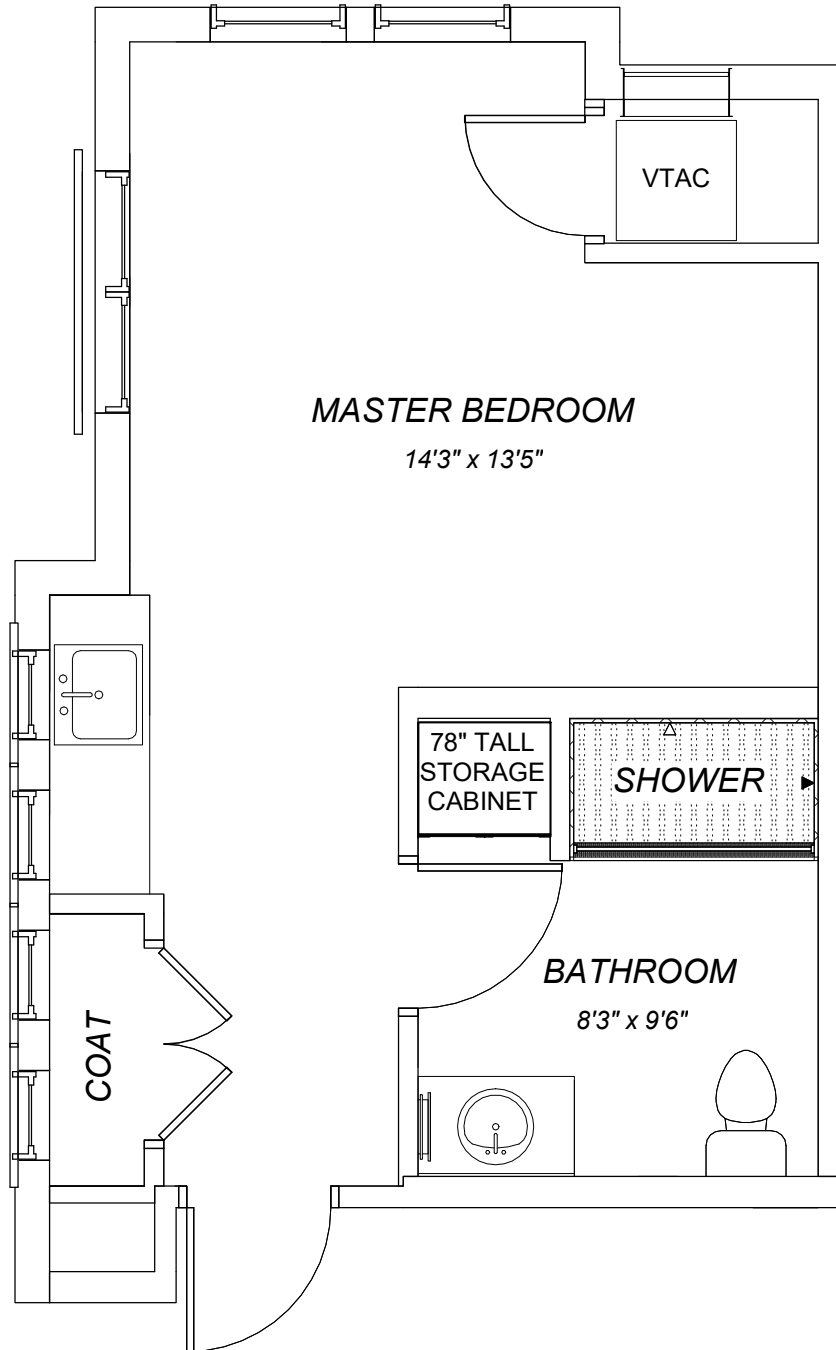

**MASTER BEDROOM**

15'1" x 17'2"

**BATHROOM**

9'5" x 8'1"

SHOWER

VTAC

VTAC

**MASTER BEDROOM**

15'1" x 15'11"

**BATHROOM**

9'1" x 9'5"

SHOWER

**MASTER BEDROOM**

14'3" x 13'5"

VTAC

78" TALL  
STORAGE  
CABINET

SHOWER

**BATHROOM**

8'3" x 9'6"

COAT