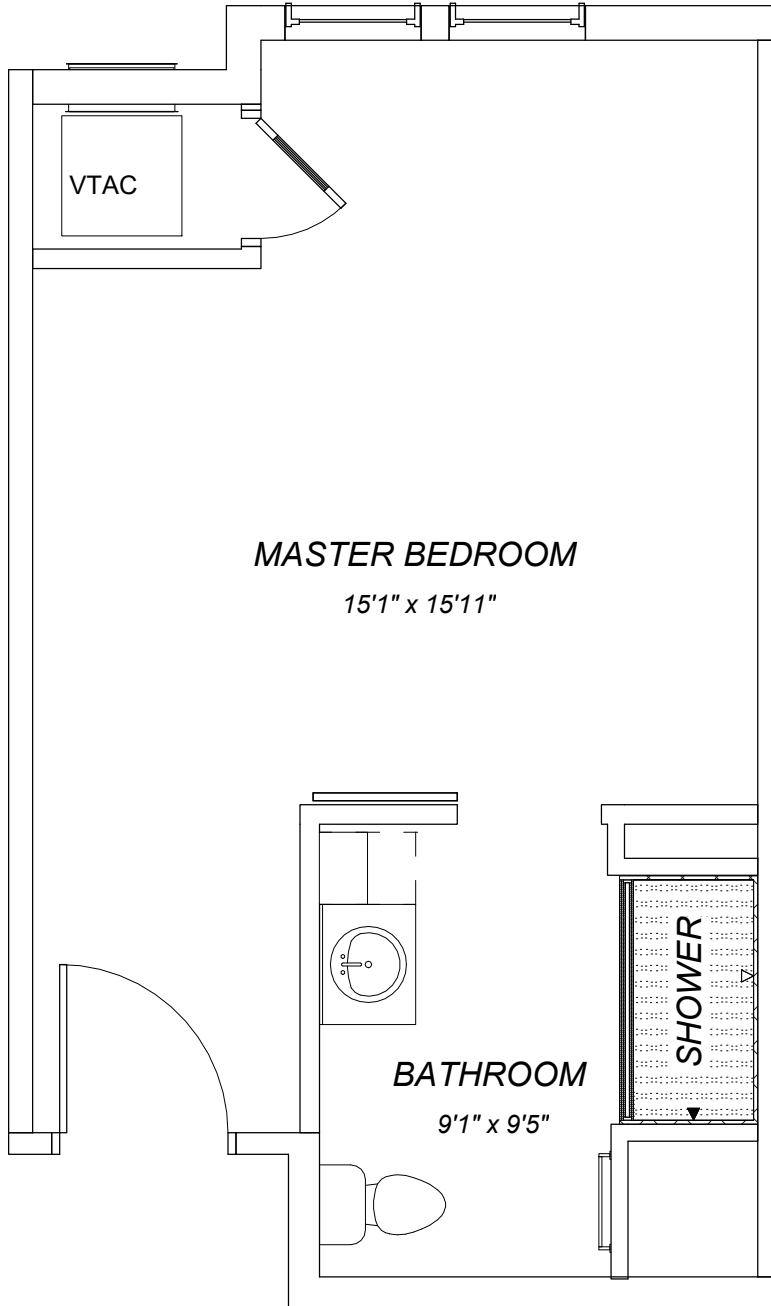

**MASTER BEDROOM**

15'1" x 17'2"

**BATHROOM**

9'5" x 8'1"

SHOWER

VTAC

VTAC

**MASTER BEDROOM**

15'1" x 15'11"

**BATHROOM**

9'1" x 9'5"

SHOWER

**MASTER BEDROOM**

14'3" x 13'5"

VTAC

78" TALL  
STORAGE  
CABINET

SHOWER

**BATHROOM**

8'3" x 9'6"

COAT