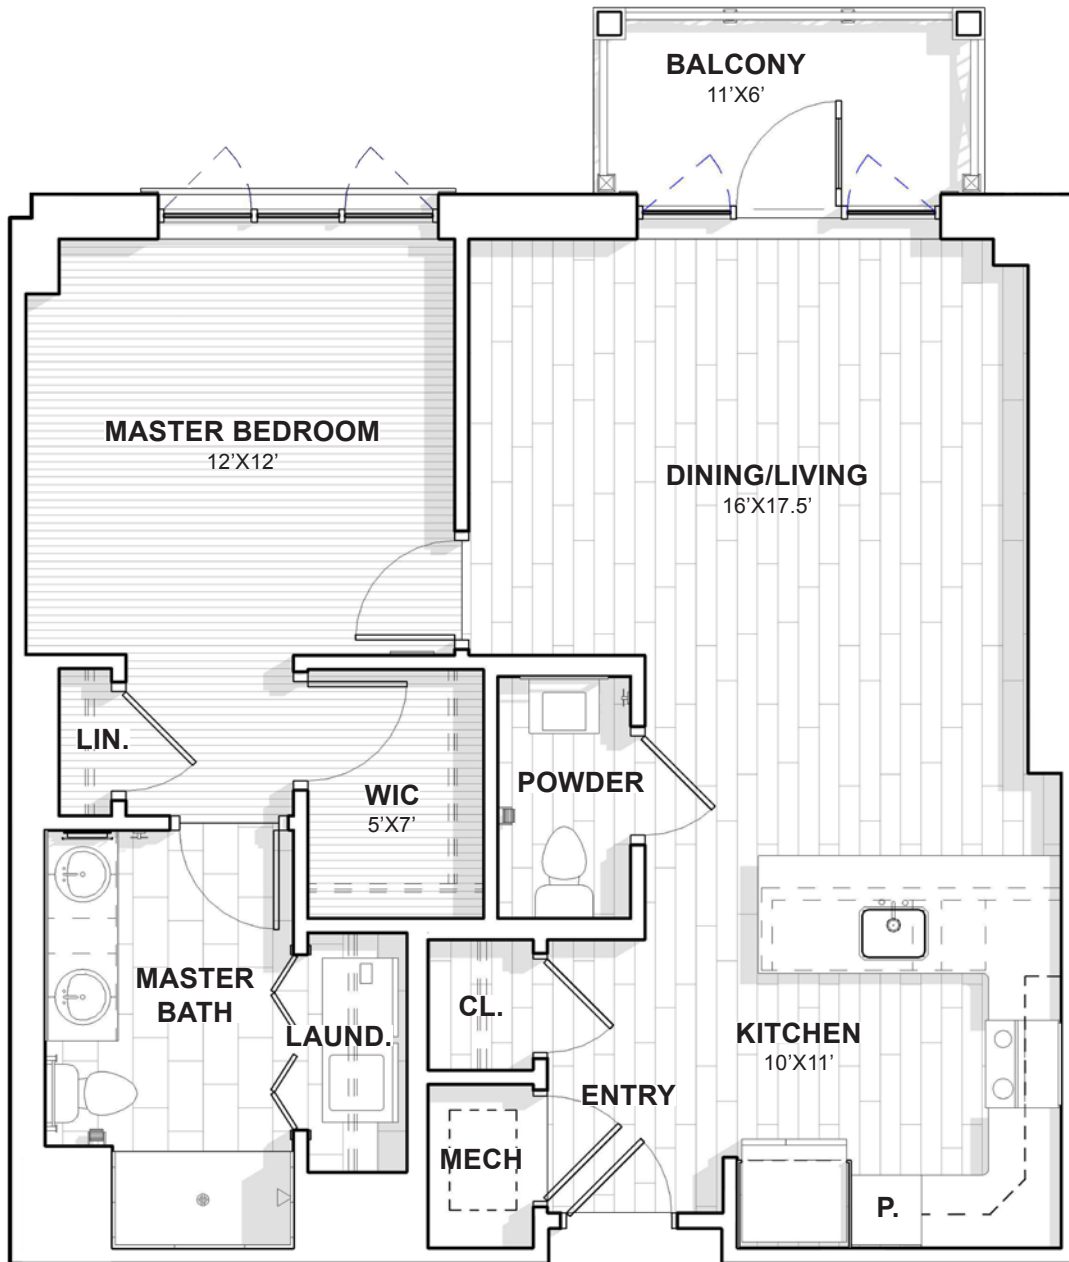

The CLAREMONT

1 bedroom | 1.5 baths | 836 square feet

THE BARCLAY
AT SOUTHPARK

Floor plans pictured are a representation. Actual floor plans may vary slightly.