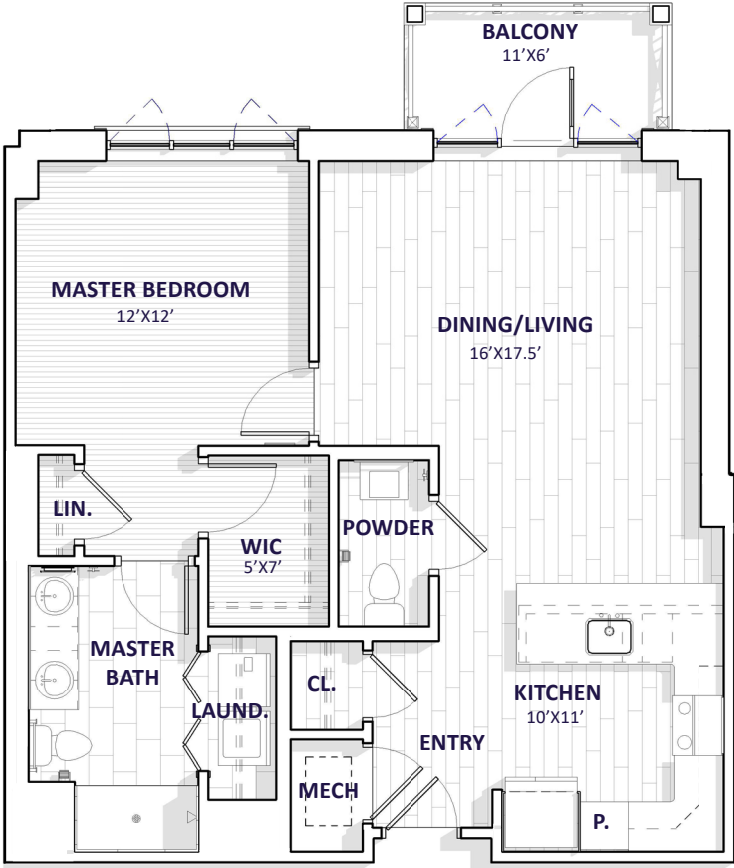

# THE CLAREMONT

1 bedroom(s) · 1 1/2 bath(s) · 835 square feet

APARTMENTS:  
W225, E207, E407, E507, E607, E707, E807, E907

The Barclay at SouthPark  
6010 Fairview Road Charlotte, NC 21280

704.589.8214

Floor plans pictured are a representation. Actual floor plans may vary slightly.