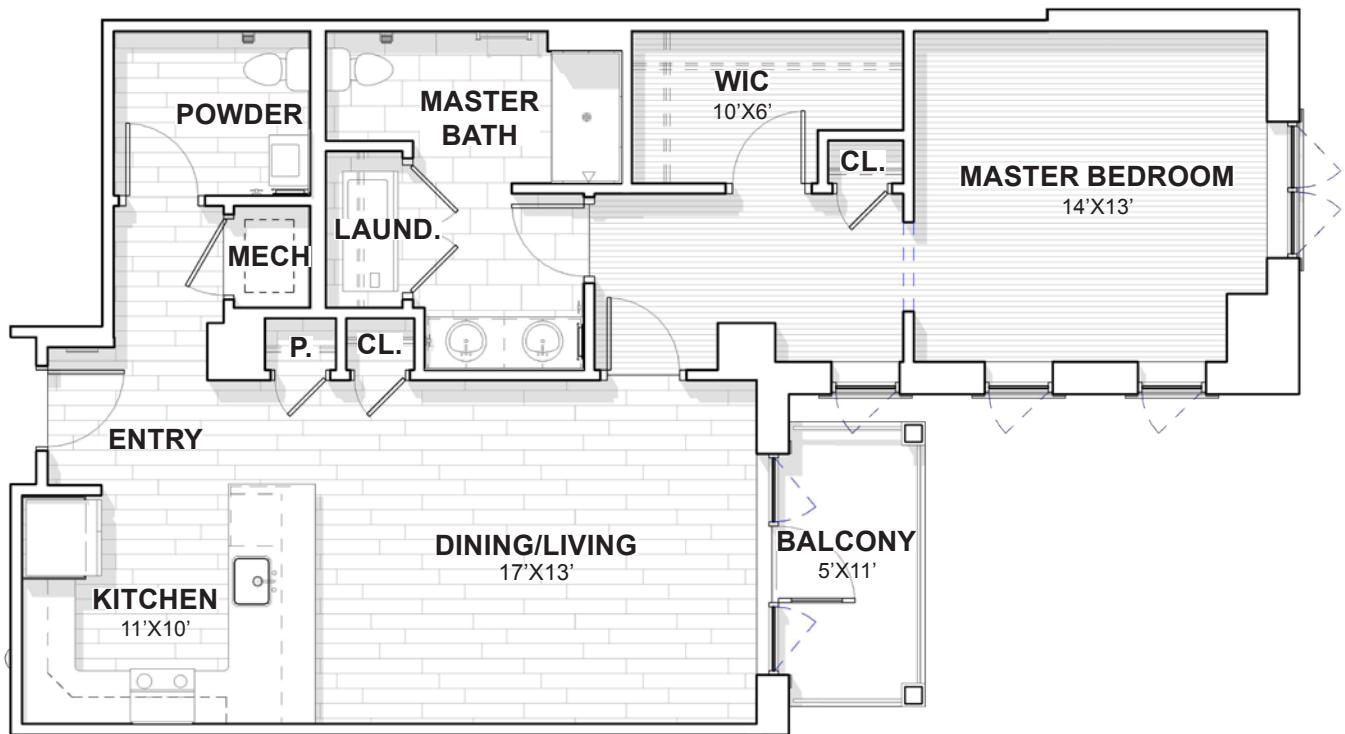

The DAVIDSON

1 bedroom | 1.5 baths | 997 square feet

THE BARCLAY
AT SOUTHPARK

Floor plans pictured are a representation. Actual floor plans may vary slightly.