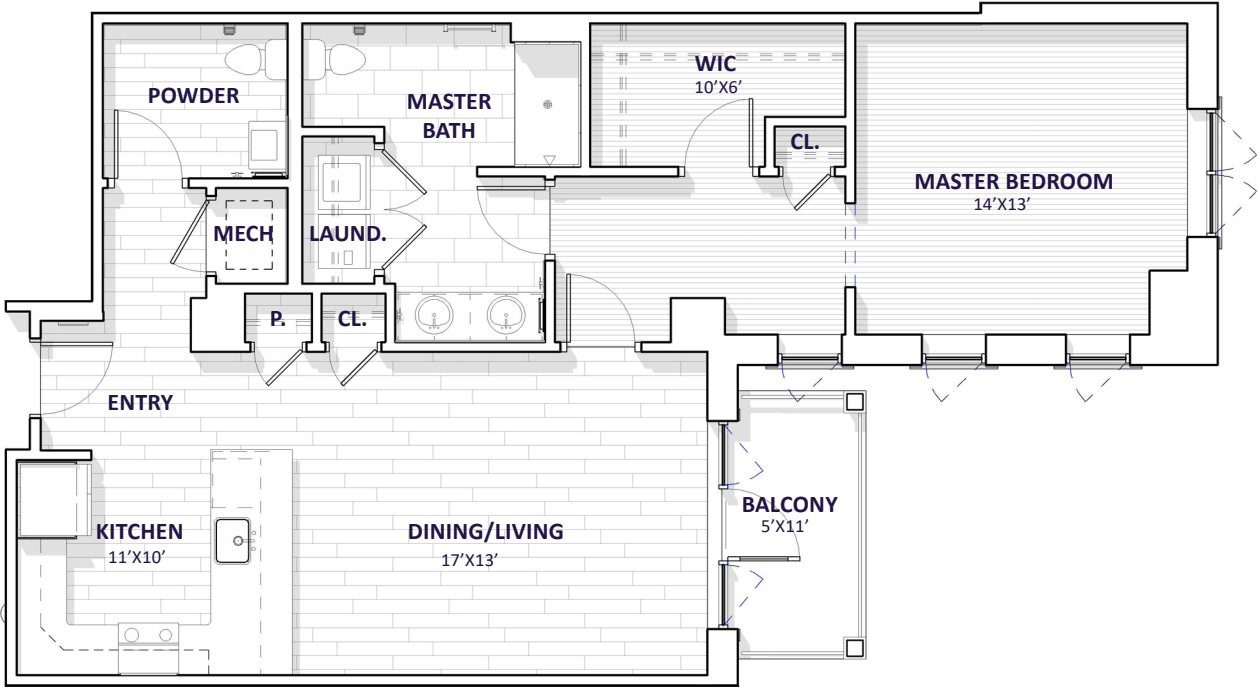

THE DAVIDSON

1 bedroom(s) · 1 1/2 bath(s) · 989 square feet

APARTMENTS:
E214, E218, E314, E318, E414, E418, E514, E518

The Barclay at SouthPark
6010 Fairview Road Charlotte, NC 21280

704.589.8214
Floor plans pictured are a representation. Actual floor plans may vary slightly.