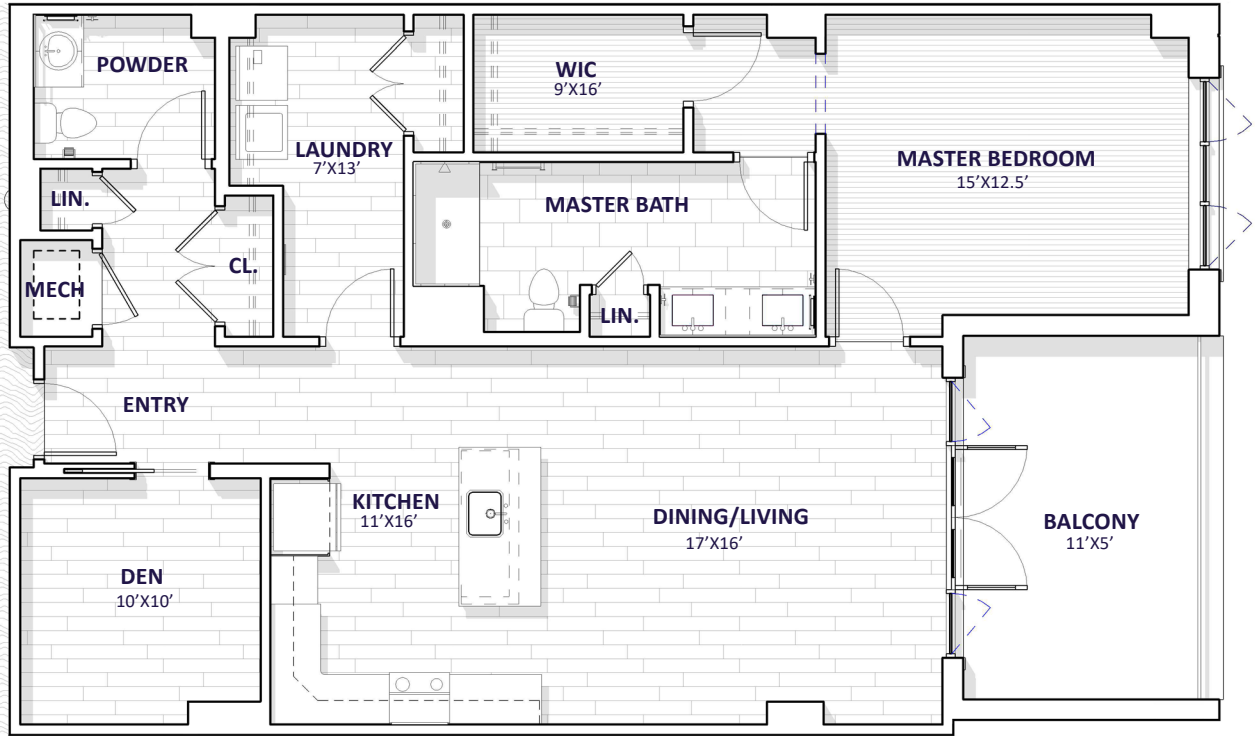

THE GROVER

1 bedroom + DEN · 1 1/2 bath(s) · 1,258 square feet

APARTMENTS:
W228, W232

The Barclay at SouthPark
6010 Fairview Road Charlotte, NC 21280

704.589.8214
Floor plans pictured are a representation. Actual floor plans may vary slightly.