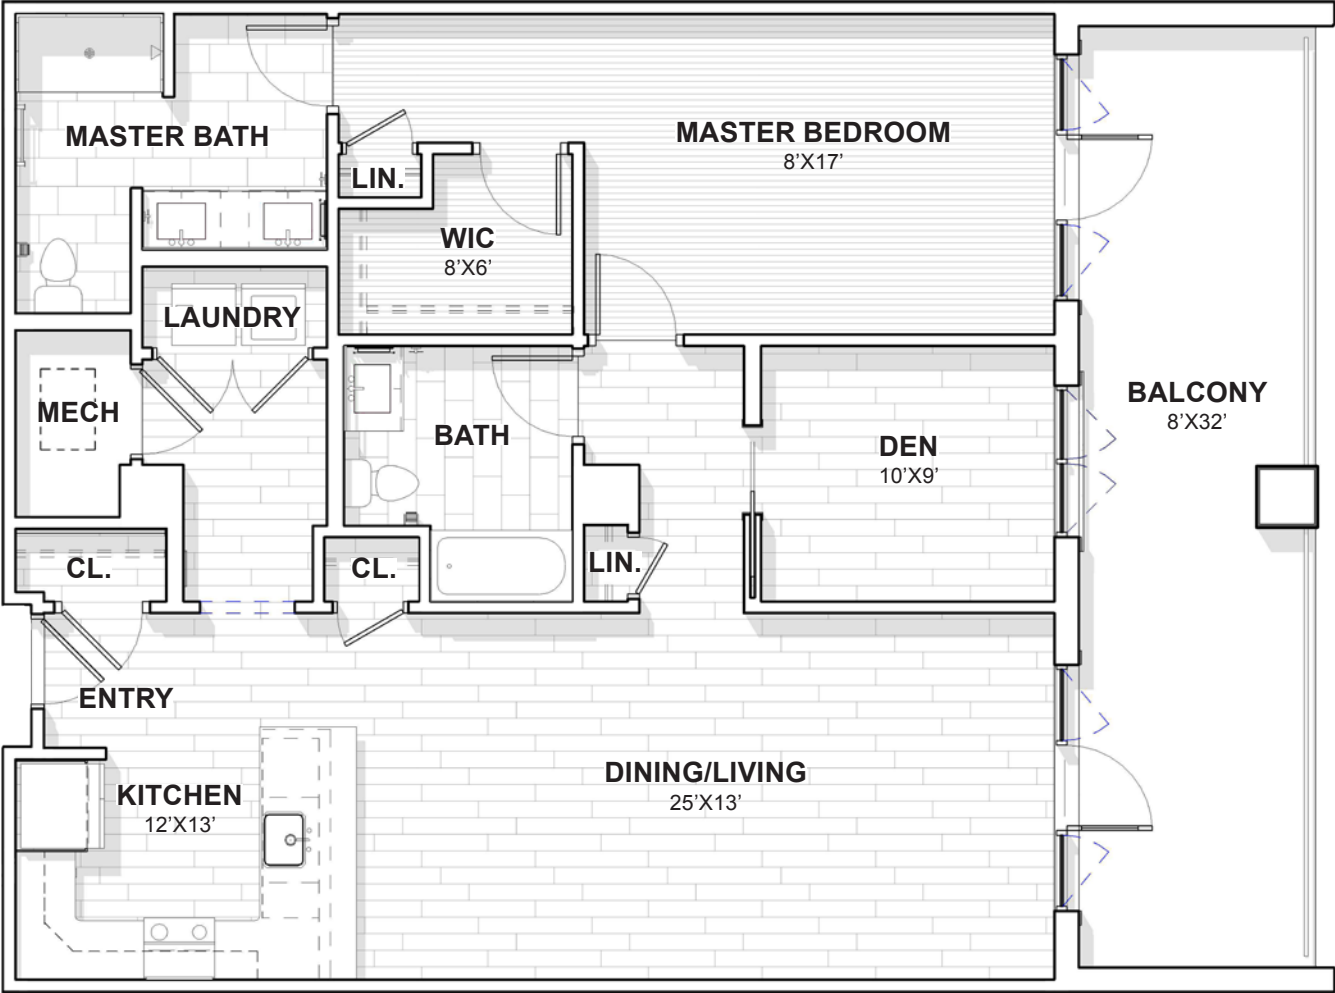

# The JACKSON

1 bedroom | 2 baths | den | 1,244 square feet

**THE BARCLAY**  
AT SOUTHPARK

*Floor plans pictured are a representation. Actual floor plans may vary slightly.*