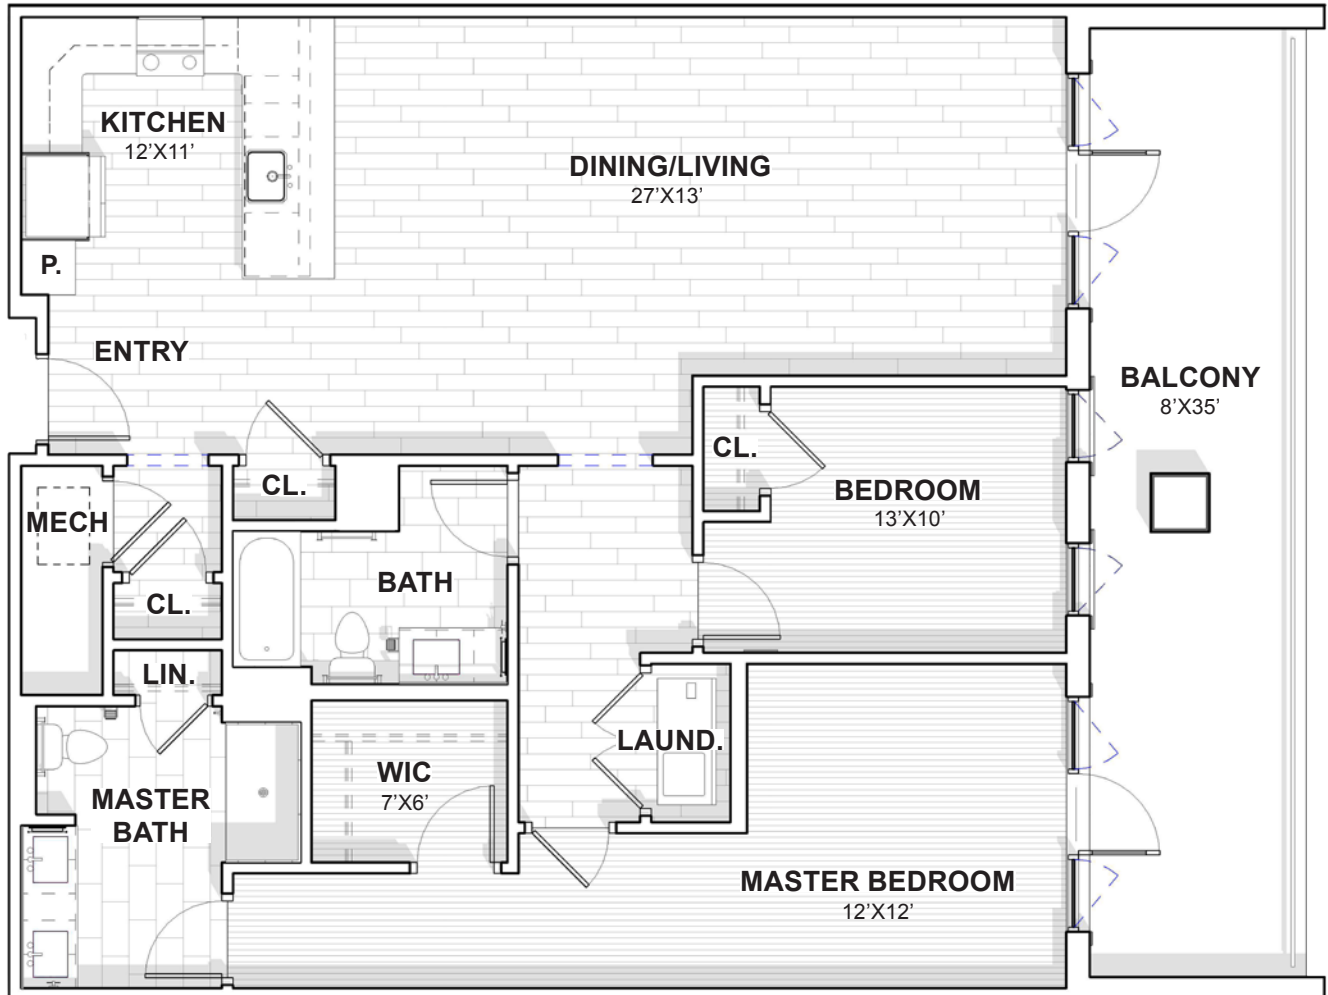

The JEFFERSON

2 bedrooms | 2 baths | 1,382 square feet

THE BARCLAY
AT SOUTHPARK

Floor plans pictured are a representation. Actual floor plans may vary slightly.