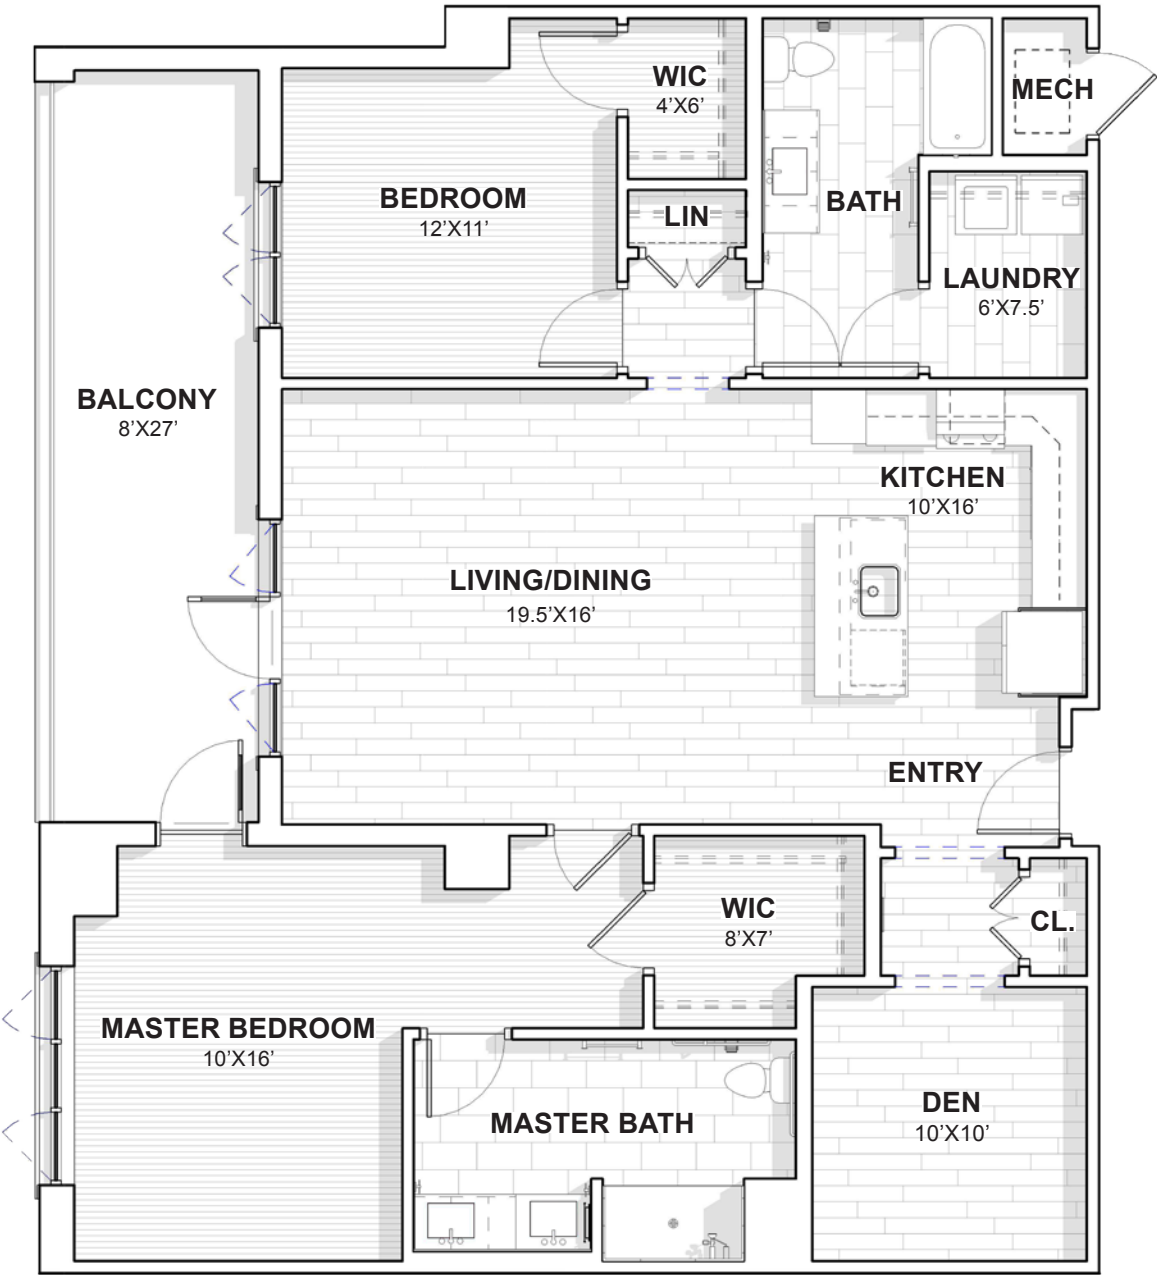

The PLYMOUTH

2 bedrooms | 2 baths | den | 1,440 square feet

THE BARCLAY
AT SOUTHPARK

Floor plans pictured are a representation. Actual floor plans may vary slightly.