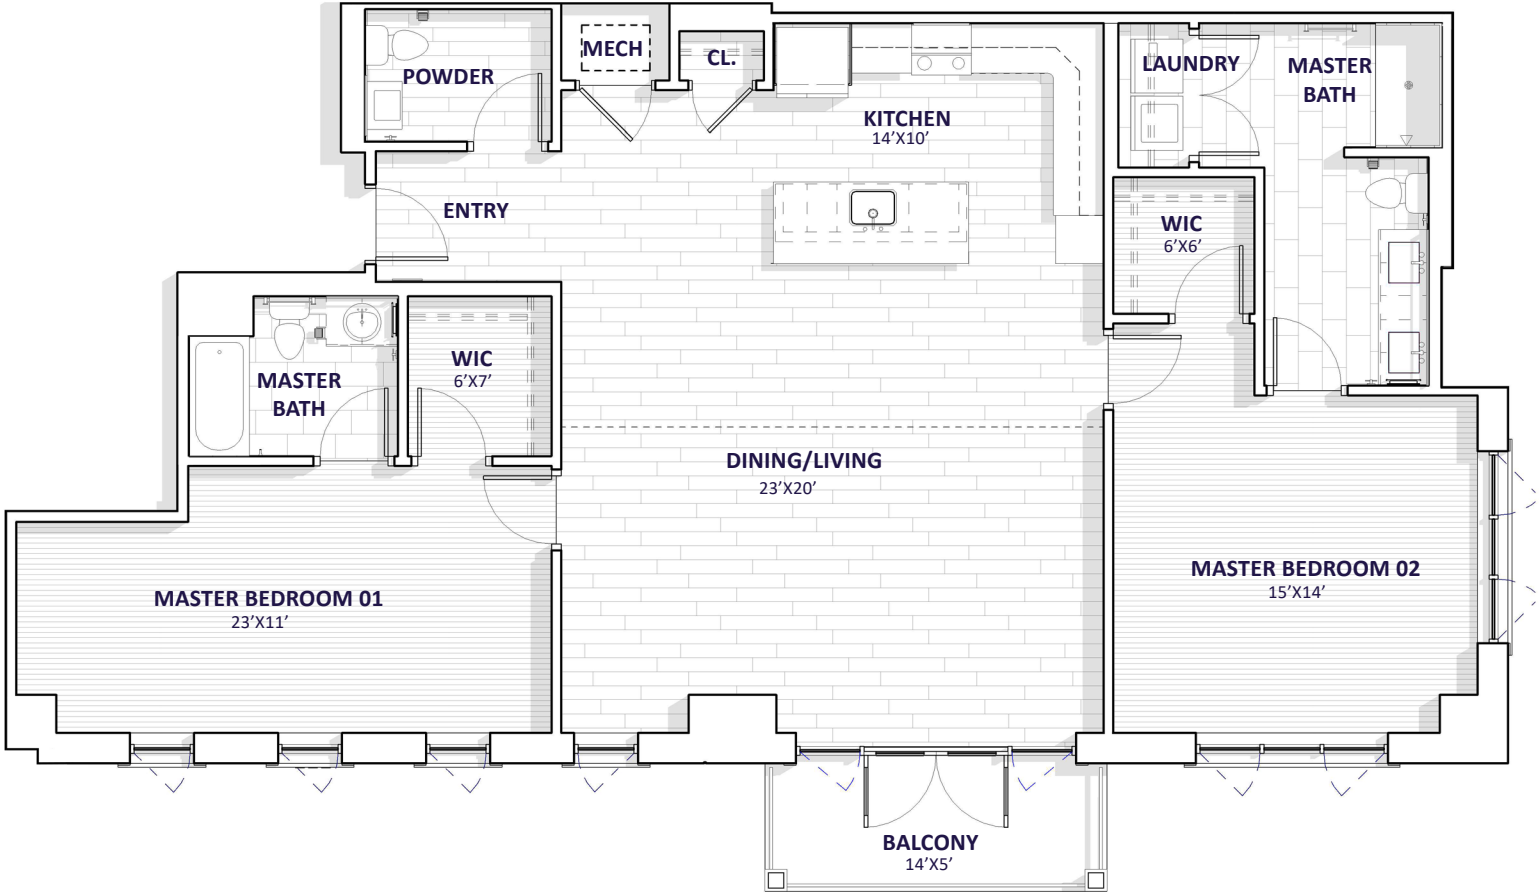

THE TRYON

2 master bedrooms · 2 1/2 bath(s) · 1,563 square feet

APARTMENTS:
E608, E708, E808, E908

The Barclay at SouthPark
6010 Fairview Road Charlotte, NC 21280

704.589.8214

Floor plans pictured are a representation. Actual floor plans may vary slightly.