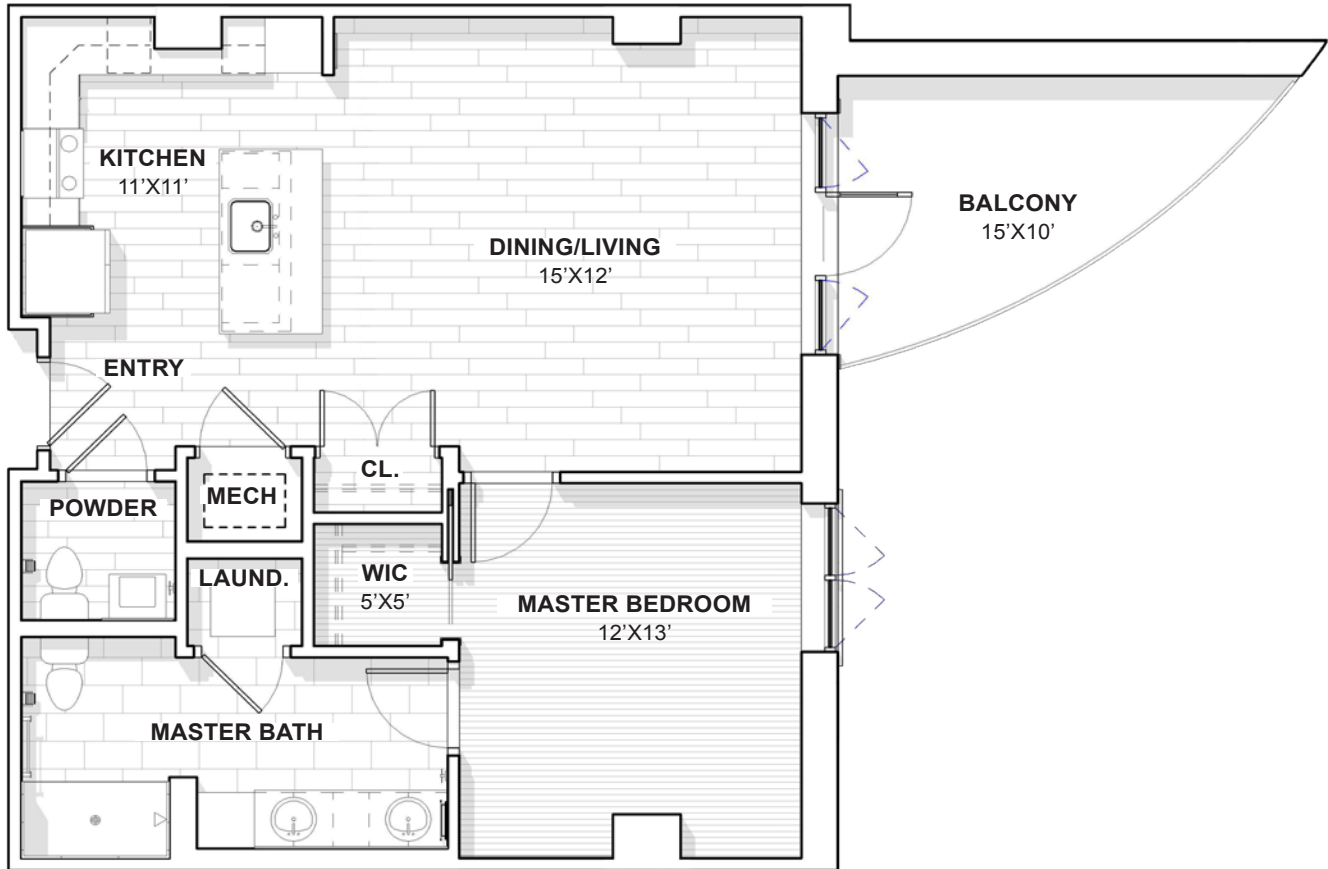

The CASWELL

1 bedroom | 1.5 baths | 821 square feet

THE BARCLAY
AT SOUTHPARK

Floor plans pictured are a representation. Actual floor plans may vary slightly.