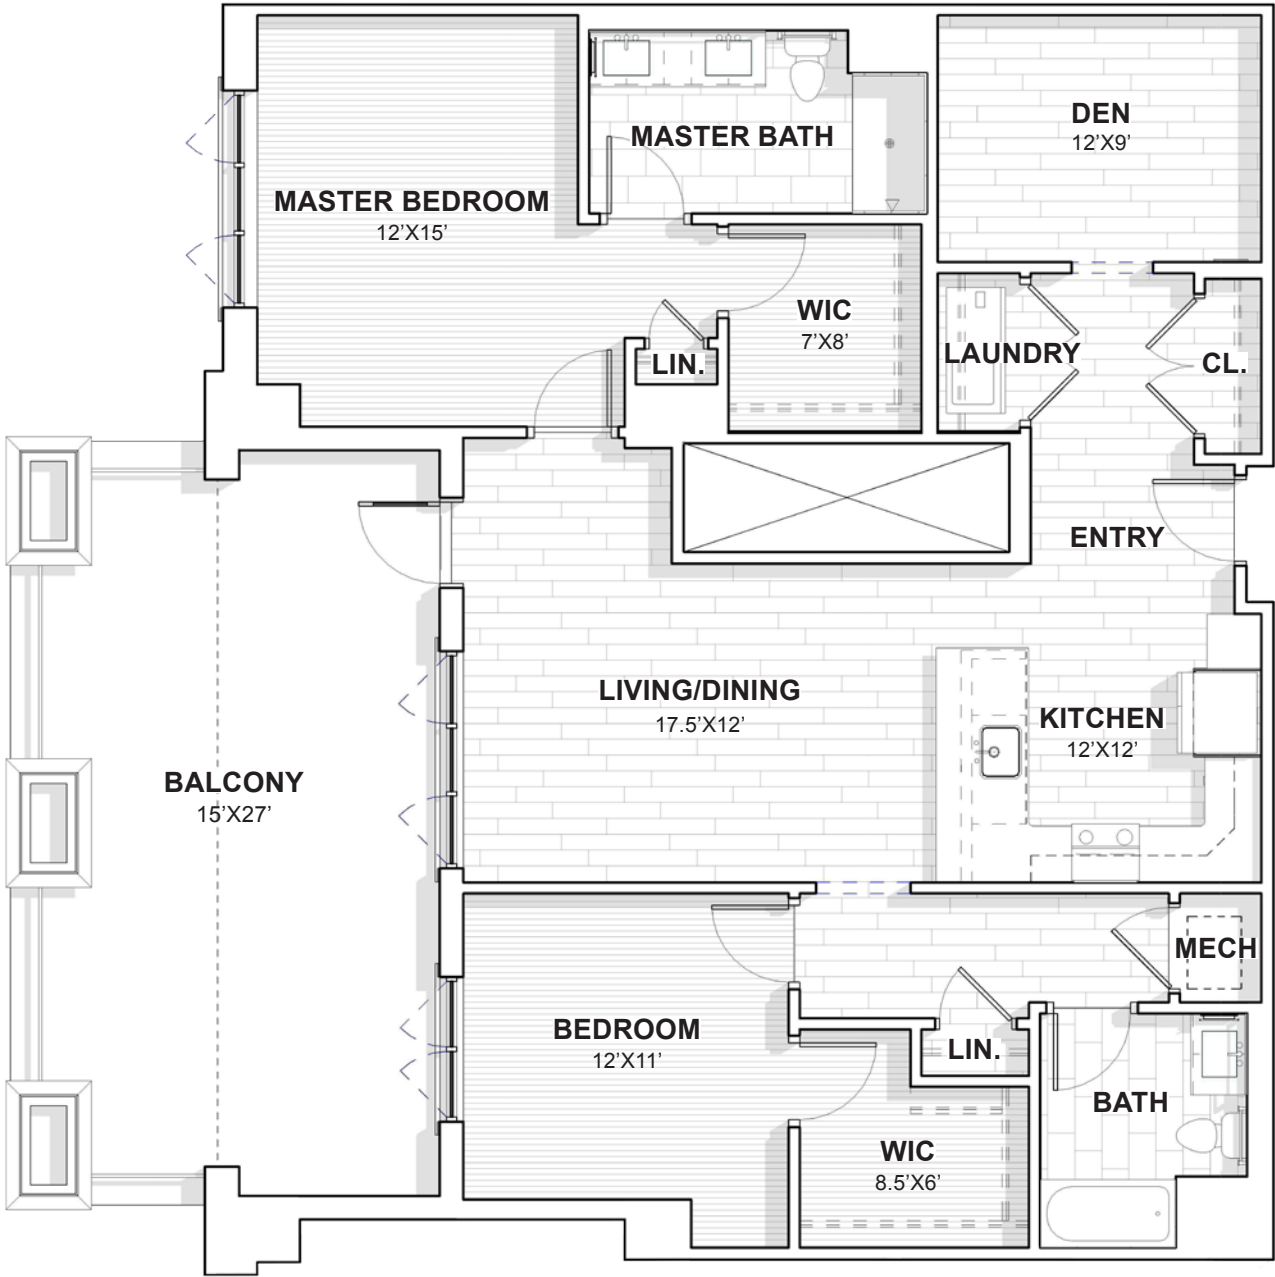

The PEMBROKE

2 bedrooms | 2 baths | den | 1,376 square feet

THE BARCLAY
AT SOUTHPARK

Floor plans pictured are a representation. Actual floor plans may vary slightly.